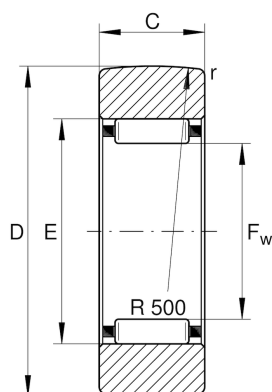

RSTO25

Yoke type track roller

Schaeffler ID:
0000542830000

Yoke type track rollers RSTO, without axial guidance, outer ring without ribs

Technical information

Main Dimensions & Performance Data

D	52 mm	Outside diameter
F_w	30 mm	Under roller diameter
C	15.8 mm	Width, outer ring
$C_{r w}$	16,400 N	Basic dynamic load rating, radial
$C_{0r w}$	23,500 N	Basic static load rating, radial
$C_{ur w}$	3,350 N	Fatigue load limit, radial
n_{DG}	1,800 1/min	Speed on permanent grease lubrication
	0.155 kg	Weight

Dimensions

E	37 mm	Raceway diameter outer ring
r_{min}	0.3 mm	Minimum chamfer dimension
R	500 mm	Radius of outer ring outside profile